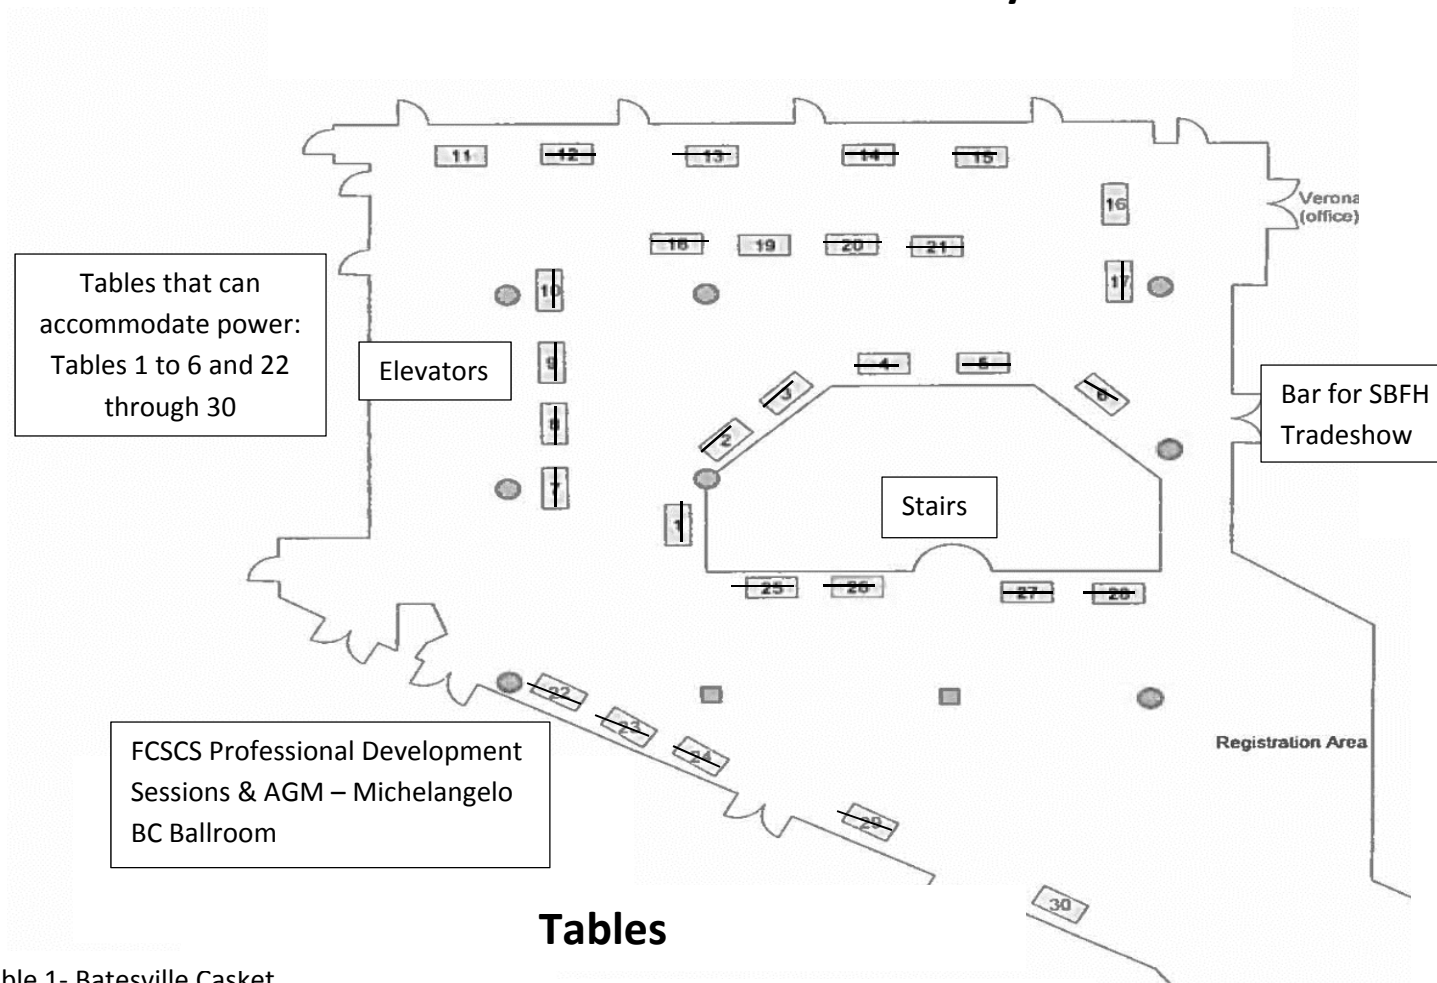

# Saskatchewan Board of Funeral Homes Trade Show Pre-Function Layout

## Tables

Table 1- Batesville Casket

Table 2- Dodge (Canada)

Table 3- Eternity's Touch

Table 4- Remco Memorials

Table 5- Salt Room Therapy YXE & Candles

Table 6- Smallprint

Table 7- Respite and Nepethe Funeral  
Services